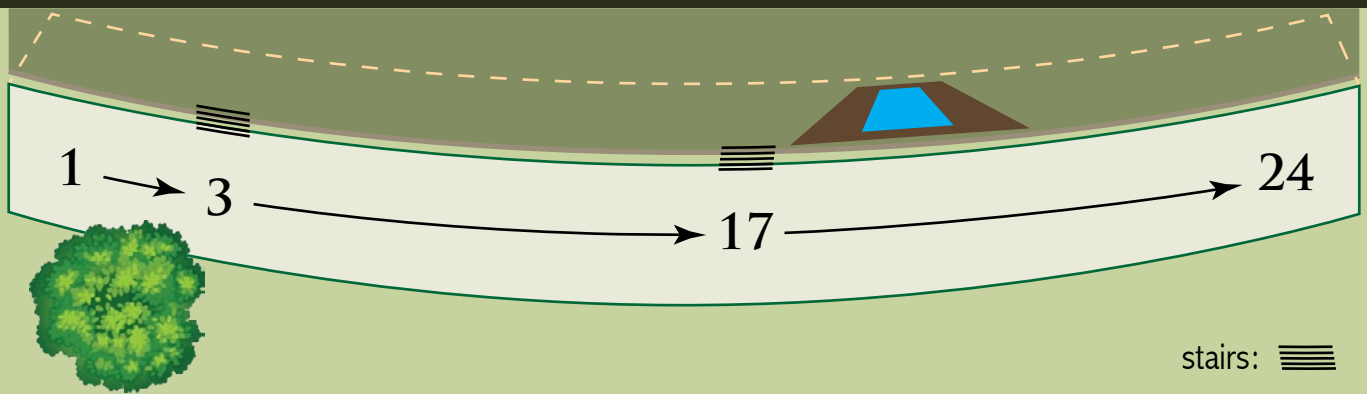

- Ensuite bathrooms with shower
- 25 rooms with 2 x 3/4 beds in each room
- 7 rooms with King-size beds in each room
- Satellite television, hair dryer, ceiling fan and air conditioning
- Tea & coffee making facilities, coffee espresso machine, room fridge, room safe
- 2 sets x Standard Interconnecting rooms - pool wing